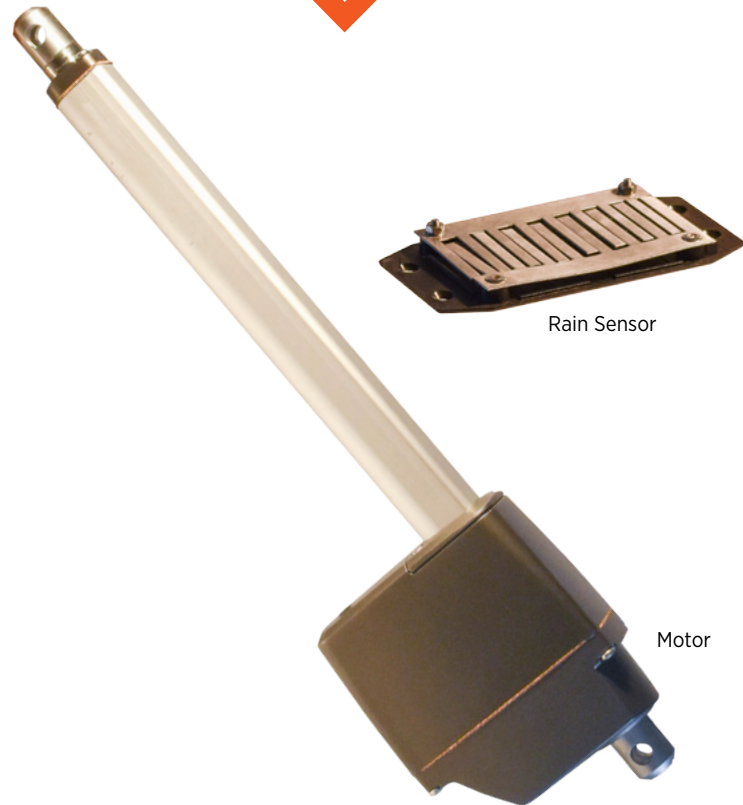

INNOVATE YOUR LIFESTYLE

THE HUB CONNECT & CONTROL YOUR ENVIRONMENT

Rain Sensor

Motor

The Hub

2-Bay Controller

4-Bay Controller

HAND-HELD CONTROL

Upgraded Controllers are now available for your Equinox! You can now offer more flexibility and offerings to your Equinox system with these new controllers! Offered in 2 standard kits, a 2 Bay Kit, and a 4 Bay Kit.

FEATURES

- Control from 1 to 4 motors
- Link multiple units
- Low voltage operation
- Rain sensor input standard
- Factory pre-programmed

Remote Control

BENEFITS

- Users are able to simultaneously control up to 4 motors at one time
- Energy efficient

The Hub is an additional component that allows for control of the Equinox system with your smartphone. In addition, the hub will allow you you control other smart home devices from one easy application.