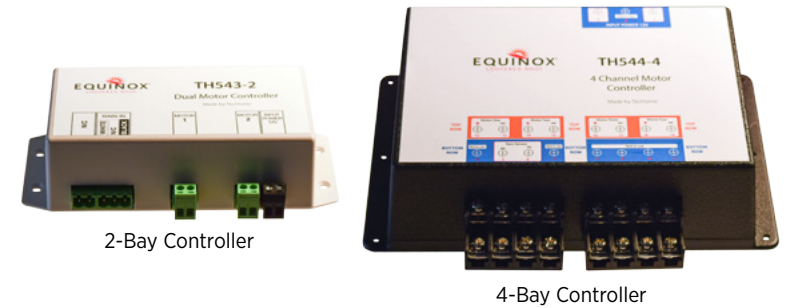

INNOVATE YOUR LIFESTYLE

THE HUB CONNECT & CONTROL YOUR ENVIRONMENT

Rain Sensor

Motor

The Hub

2-Bay Controller

4-Bay Controller

HAND-HELD CONTROL

Upgraded Controllers are now available for your Equinox! You can now offer more flexibility and offerings to your Equinox system with these new controllers! Offered in 2 standard kits, a 2 Bay Kit, and a 4 Bay Kit.

The Hub is an additional component that allows for control of the Equinox system with your smartphone. In addition, the hub will allow you you control other smart home devices from one easy application.

ADVANCED MOTOR

- 12" stroke to allow full 180 degree movement of louvers
- IP66 Protection Class which prevents dust and water from entering motor, it can even be sprayed with high powered pressure washer
- 200lbs of force to move larger bays
- Low power consumption
- Mechanical component materials designed for the long term
- Tested to over 20,000 cycles