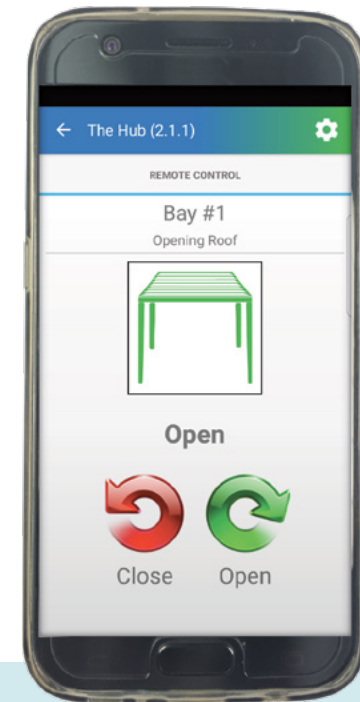

INNOVATE YOUR LIFESTYLE

THE HUB CONNECT & CONTROL YOUR ENVIRONMENT

Rain Sensor

Motor

The Hub

2-Bay Controller

4-Bay Controller

HAND-HELD CONTROL

Upgraded Controllers are now available for your Equinox! You can now offer more flexibility and offerings to your Equinox system with these new controllers! Offered in 2 standard kits, a 2 Bay Kit, and a 4 Bay Kit.

FEATURES

- Control from 1 to 4 motors
- Link multiple units
- Low voltage operation
- Rain sensor input standard
- Factory pre-programmed

Remote Control

BENEFITS

- Users are able to simultaneously control up to 4 motors at one time
- Energy efficient

The Hub is an additional component that allows for control of the Equinox system with your smartphone. In addition, the hub will allow you you control other smart home devices from one easy application.